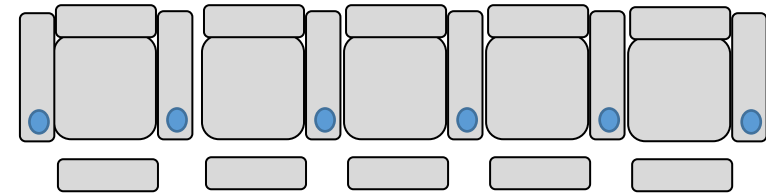

5-Seat Straight – Fabric £5,002.00,
Full Leather £7,270.00