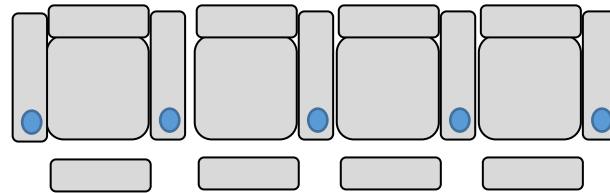

2-Seat Straight (option 1) – Fabric £2,005.00,
Full Leather £2.860.00

3-Seat Curved – Fabric £2,750.00,
Full Leather £3,865.00

4-Seat Curved (option 3) – Fabric £3,995.00,
Full Leather £5.785.00

2-Seat Curved (option 2) – Fabric £2,025.00,
Full Leather £2.885.00