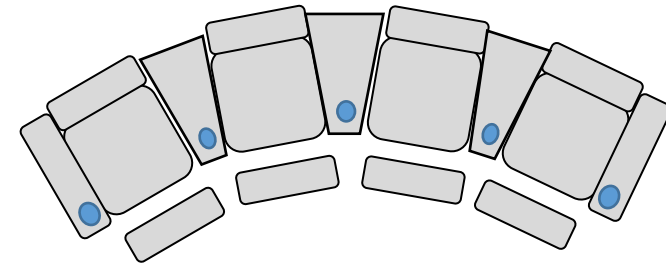

All seating combinations below have Electric Recline Mechanisms

Single 2-Arm recliner – Fabric £1,050.00,
Full Leather £1.375.00

3-Seat Straight – Fabric & Microfibre £3,004.00,
Full Leather £4,330.00

4-Seat Curved (option 2) – Fabric £4,009.00,
Full Leather £5.805.00

2-Seat Straight (option 1) – Fabric £2,005.00,
Full Leather £2.860.00

3-Seat Curved – Fabric £2,750.00,
Full Leather £3,865.00

4-Seat Curved (option 3) – Fabric £3,995.00,
Full Leather £5.785.00

2-Seat Curved (option 2) – Fabric £2,025.00,
Full Leather £2.885.00

5-Seat Curved – Fabric £5,008.00,
Full Leather £7,275.00

Typical Common Layouts and Pricing for Front Row Classic seats – more available on request – Prices Inc. VAT, Excludes Delivery

Colours and Materials

The FrontRow™ home cinema seating range is available in a wide variety of leathers and fabrics. The leather seating is finished in a top quality maintenance free leather which is available in an extensive range of colours to ensure it integrates into any décor. Sample swatches are available on request.